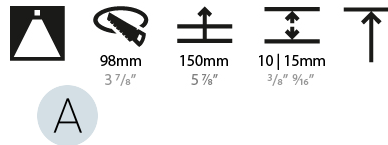

GENERAL

Series: Bioniq
Subseries: Bioniq Round Deep
Brand: Prolicht
Division: Architectural
Mounting Type: Recessed
Mounting Location: Ceiling
Subcategory: Downlight

PHYSICAL

Shape: Round
Diameter (mm): 107
Diameter (in): 4 3/16
Height (mm): 130
Height (in): 5 1/8
Ceiling Thickness (mm): 10 / 12.5 / 15
Ceiling Thickness (in): 3/8 or 1/2 or 9/16
Min. Recessing Depth (mm): 150
Min. Recessing Depth (in): 5 7/8
Light Distribution: Downlight
Weight (kg): 0.506
Weight (lbs): 1.12
Fixture Finish: SSR / BKV / CWI / CRY / HAB / UFT / ITA / RUA / FTG / MYG / LOD / PUS / FRO / FUP / KIA / POP / BLS / SPG / MEY / GOH / GUM / CHC / COM / ABZ / JAG / OBR / MOS / ROR
Fixture Material: Aluminum Die Cast
Cut-out Measurements: 98mm / 3 7/8"

ELECTRICAL

Lamp Type: LED (Zhaga Standard)
Total Output Wattage (W): 15
Dimming: Dali Dimming
Driver Included: No
Driver Location: Recessed Housing
Driver Type: Constant Current - 120Vac
Housing: See components
Input Voltage (V): 120
Constant Current (MA): 350

LED

Number of LEDs: 1
Color Temperature (°K): Warm Dim
Max. Delivered Lumen (lm): 760
Nominal Lumen (lm): 1140
CRI: >90 CRI

OPTICAL

Reflector: 20 / 40 / 60

RATINGS AND CERTIFICATIONS

Certified By: Certified for North American Standards
IP rating: IP20

PROJECT
TYPE
SPECIFIER
QUANTITY
DATE