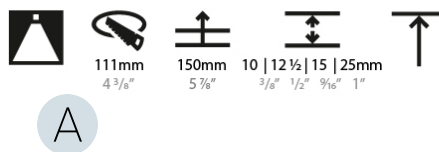

ELECTRICAL

Lamp Type: LED (Zhaga Standard)
Input Wattage (W): 13
Total Output Wattage (W): 11.8
Dimming: Tri-Mode (Non-Dimming and Phase Dimming (120Vac only) and 0-10V Dimming)
Driver Included: No
Driver Location: Recessed Housing
Driver Type: Constant Current - Universal
Driver Class: Class 2
Housing: See components
Input Voltage (V): 120 - 277
Constant Current (MA): 350

LED

Number of LEDs: 1
Color Temperature (°K): 2700 / 3000 / 3500 / 4000
Max. Delivered Lumen (lm): 876 / 909 / 955 / 974
Nominal Lumen (lm): 1304 / 1352 / 1421 / 1450
CRI: >90 CRI
Efficiency (%): 87.9 / 88.4 / 87.9
Lamp Life (hrs): 50000
Upon Request: RGB-W Tunable White Special Color Temperature Special LED

OPTICAL

Reflector°: 18 / 42 / 60
Optic°: Lens Pack - No Lens / Linear Spread Lens / Honeycomb / Spread Lens
Upon Request: Special Beam Angles

RATINGS AND CERTIFICATIONS

382, F 416-247-9319, www.zaneen.com

Available by continued for North American standards at the end of the existing Model #. For assistance on 'custom' specifications, contact zteam@zaneen.com. In a constant effort to supply the best product, we reserve the right to change specifications or materials without notice. The most recent specification sheets are found at zaneen.com

IP rating: IP20