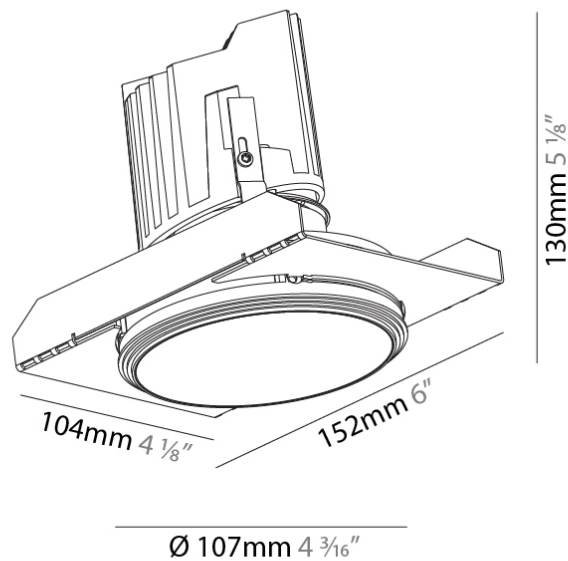

ELECTRICAL

Lamp Type: LED (Zhaga Standard)
Input Wattage (W): 13
Total Output Wattage (W): 11.8
Dimming: Tri-Mode (Non-Dimming and Phase Dimming (120Vac only) and 0-10V Dimming)
Driver Included: No
Driver Location: Recessed Housing
Driver Type: Constant Current - Universal
Driver Class: Class 2
Housing: See components
Input Voltage (V): 120 - 277
Constant Current (MA): 350

LED

Number of LEDs: 1
Color Temperature (°K): 2700 / 3000 / 3500 / 4000
Max. Delivered Lumen (lm): 876 / 909 / 955 / 974
Nominal Lumen (lm): 1304 / 1352 / 1421 / 1450
CRI: >90 CRI
Efficiency (%): 87.9 / 88.4 / 87.9
Lamp Life (hrs): 50000
Upon Request: RGB-W Tunable White Special Color Temperature Special LED

OPTICAL

Reflector°: 18 / 42 / 60
Optic°: Lens Pack - No Lens / Linear Spread Lens / Honeycomb / Spread Lens
Upon Request: Special Beam Angles

RATINGS AND CERTIFICATIONS

382, F 416-247-9319, www.zaneen.com

Available by continued for North American standards at the end of the existing Model #. For assistance on 'custom' specifications, contact zteam@zaneen.com. In a constant effort to supply the best product, we reserve the right to change specifications or materials without notice. The most recent specification sheets are found at zaneen.com

IP rating: IP20