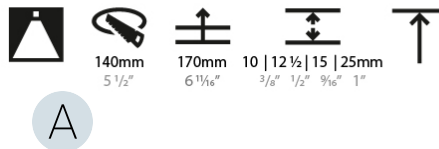

ELECTRICAL

Lamp Type: LED (Zhaga Standard)
Input Wattage (W): 28
Total Output Wattage (W): 26.4
Dimming: Tri-Mode (Non-Dimming and Phase Dimming (120Vac only) and 0-10V Dimming)
Driver Included: No
Driver Location: Recessed Housing
Driver Type: Constant Current - Universal
Driver Class: Class 2
Housing: See components
Input Voltage (V): 120 - 277
Constant Current (MA): 700

LED

Number of LEDs: 1
Color Temperature (°K): 2700 / 3000 / 3500 / 4000
Max. Delivered Lumen (lm): 2156 / 2244 / 2377 / 2425
Nominal Lumen (lm): 2909 / 3028 / 3208 / 2373
CRI: >90 CRI
Lamp Life (hrs): 50000
Upon Request: RGB-W Tunable White Special Color Temperature Special LED

OPTICAL

Reflector°: 18 / 34
Optic: Lens Pack - No Lens / Linear Spread Lens / Honeycomb / Spread Lens
Adjustability: Fixed
Upon Request: Special Beam Angles

RATINGS AND CERTIFICATIONS

382, F 416-247-9319, www.zaneen.com

Created by Zaneen Lighting for North American Standards at the end of the existing Model #. For assistance on 'custom' specifications, contact zteam@zaneen.com. In a constant effort to supply the best product, we reserve the right to change specifications or materials without notice. The most recent specification sheets are found at zaneen.com

IP rating: IP20