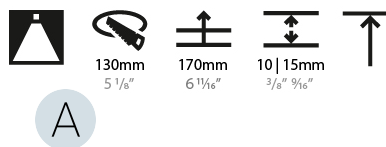

PHYSICAL

Shape: Round
Diameter (mm): 139
Diameter (in): 5 1/2
Height (mm): 151
Height (in): 5 15/16
Ceiling Thickness (mm): 10 / 12.5 / 15
Ceiling Thickness (in): 3/8 or 1/2 or 9/16
Min. Recessing Depth (mm): 170
Min. Recessing Depth (in): 6 11/16
Light Distribution: Downlight
Weight (kg): 0.921
Weight (lbs): 2.03
Fixture Finish: SSR / BKV / CWI / CRY / HAB / UFT / ITA / RUA / FTG / MYG / LOD / PUS / FRO / FUP / KIA / POP / BLS / SPG / MEY / GOH / GUM / CHC / COM / ABZ / JAG / OBR / MOS / ROR
Fixture Material: Aluminum Die Cast
Cut-out Measurements: 130mm / 5 1/8"

ELECTRICAL

Lamp Type: LED (Zhaga Standard)
Input Wattage (W): 13.2 / 16.5
Total Output Wattage (W): 12 / 14
Dimming: Tri-Mode (Non-Dimming and Phase Dimming (120Vac only) and 0-10V Dimming)
Driver Included: No
Driver Location: Recessed Housing
Driver Type: Constant Current - Universal
Driver Class: Class 2
Housing: See components
Input Voltage (V): 120 - 277
Constant Current (MA): 350

LED

Number of LEDs: 1
Color Temperature (°K): 2700 / 3000 / 3500 / 4000
Max. Delivered Lumen (lm): 870 / 970 / 1039 / 1060
Nominal Lumen (lm): 960 / 1070 / 1156 / 1180
CRI: >90 CRI
Efficiency (%): 0.905
Lamp Life (hrs): 50000

OPTICAL

Reflector: 10

RATINGS AND CERTIFICATIONS

Certified By: Certified for North American Standards
IP rating: IP20