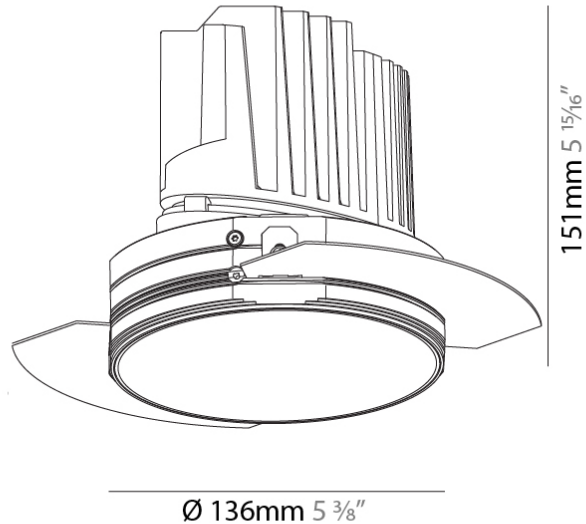

ELECTRICAL

Lamp Type: LED (Zhaga Standard)
Input Wattage (W): 28
Total Output Wattage (W): 26.4
Dimming: Tri-Mode (Non-Dimming and Phase Dimming (120Vac only) and 0-10V Dimming)
Driver Included: No
Driver Location: Recessed Housing
Driver Type: Constant Current - Universal
Driver Class: Class 2
Housing: See components
Input Voltage (V): 120 - 277
Constant Current (MA): 700

LED

Number of LEDs: 1
Color Temperature (°K): 2700 / 3000 / 3500 / 4000
Max. Delivered Lumen (lm): 2156 / 2244 / 2377 / 2425
Nominal Lumen (lm): 2909 / 3028 / 3208 / 2373
CRI: >90 CRI
Lamp Life (hrs): 50000
Upon Request: RGB-W Tunable White Special Color Temperature Special LED

OPTICAL

Reflector°: 18 / 34
Optic: Lens Pack - No Lens / Linear Spread Lens / Honeycomb / Spread Lens
Adjustability: Fixed
Upon Request: Special Beam Angles

RATINGS AND CERTIFICATIONS

382, F 416-247-9319, www.zaneen.com

Created by Zaneen Lighting for North American Standards at the end of the existing Model #. For assistance on 'custom' specifications, contact zteam@zaneen.com. In a constant effort to supply the best product, we reserve the right to change specifications or materials without notice. The most recent specification sheets are found at zaneen.com

IP rating: IP20