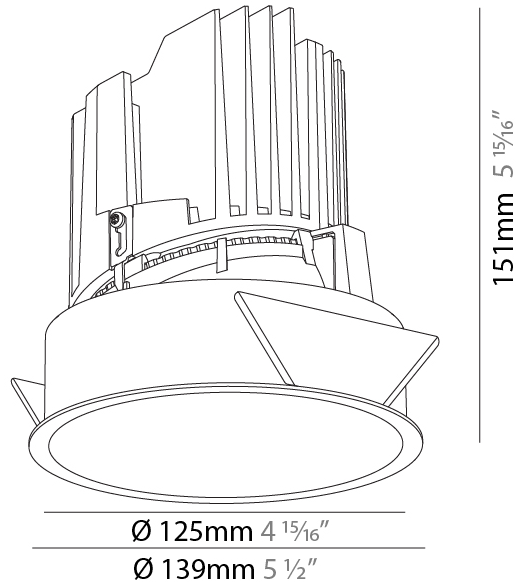

PHYSICAL

Shape: Round
Diameter (mm): 139
Diameter (in): 5 1/2
Height (mm): 151
Height (in): 5 15/16
Ceiling Thickness (mm): 10 / 12.5 / 15
Ceiling Thickness (in): 3/8 or 1/2 or 9/16
Min. Recessing Depth (mm): 170
Min. Recessing Depth (in): 6 11/16
Light Distribution: Downlight
Weight (kg): 0.951
Weight (lbs): 2.1
Fixture Finish: SSR / BKV / CWI / CRY / HAB / UFT / ITA / RUA / FTG / MYG / LOD / PUS / FRO / FUP / KIA / POP / BLS / SPG / MEY / GOH / GUM / CHC / COM / ABZ / JAG / OBR / MOS / ROR
Fixture Material: Aluminum Die Cast
Cut-out Measurements: 130mm / 5 1/8"

ELECTRICAL

Lamp Type: LED (Zhaga Standard)
Input Wattage (W): 28.6
Total Output Wattage (W): 26.4
Dimming: Tri-Mode (Non-Dimming and Phase Dimming (120Vac only) and 0-10V Dimming)
Driver Included: No
Driver Location: Recessed Housing
Driver Type: Constant Current - Universal
Driver Class: Class 2
Input Voltage (V): 120 - 277
Constant Current (MA): 700

LED

Number of LEDs: 1
Color Temperature (°K): 2700 / 3000 / 3500 / 4000
Max. Delivered Lumen (lm): 1890 / 1940 / 2038 / 2080
Nominal Lumen (lm): 3210 / 3290 / 3459 / 3530
CRI: >90 CRI
Efficiency (%): 0.631
Lamp Life (hrs): 50000

OPTICAL

Reflector: 20 / 25 / 40

RATINGS AND CERTIFICATIONS

Certified By: Certified for North American Standards
IP rating: IP54

PROJECT	_____
TYPE	_____
SPECIFIER	_____
QUANTITY	_____
DATE	_____