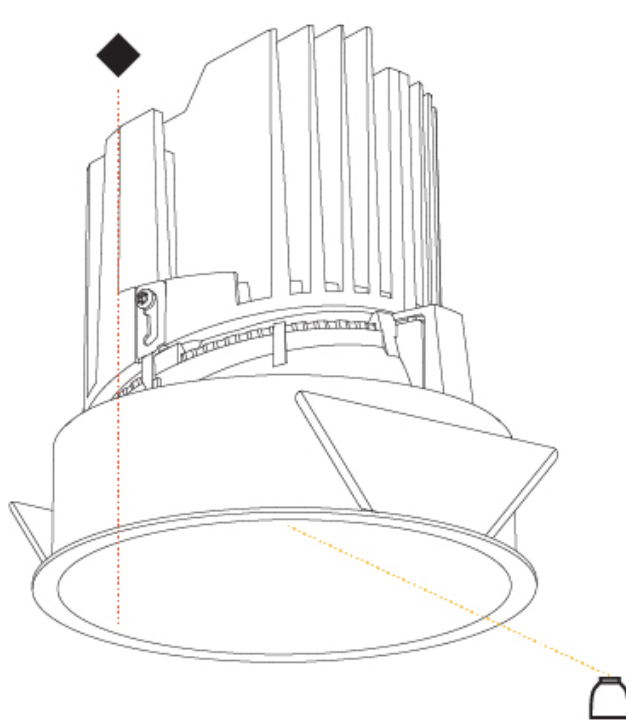

BIONIQ ROUND DEEP RECESSED

A35284-

PROJECT

TYPE

SPECIFIER

QUANTITY

DATE

A