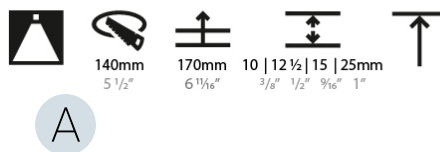

ELECTRICAL

Lamp Type: LED (Zhaga Standard)
Input Wattage (W): 13.2 / 16.5
Total Output Wattage (W): 12.1 / 14.7
Dimming: Tri-Mode (Non-Dimming and Phase Dimming (120Vac only) and 0-10V Dimming)
Driver Included: No
Driver Location: Recessed Housing
Driver Type: Constant Current - Universal
Driver Class: Class 2
Housing: See components
Input Voltage (V): 120 - 277
Constant Current (MA): 350

LED

Number of LEDs: 1
Color Temperature (°K): 2700 / 3000 / 3500 / 4000
Max. Delivered Lumen (lm): 814 / 877 / 911 / 930
Nominal Lumen (lm): 1246 / 1342 / 1396 / 1424
CRI: >90 CRI
Efficiency (%): 90.5
Lamp Life (hrs): 50000
Upon Request: RGB-W Tunable White Special Color Temperature Special LED

OPTICAL

Reflector°: 10
Optic°: Lens Pack - No Lens / Linear Spread Lens / Honeycomb / Spread Lens
Upon Request: Special Beam Angles

RATINGS AND CERTIFICATIONS

382, F 416-247-9319, www.zaneen.com

Not to be used in conjunction with other Zaneen products. For assistance on 'custom' specifications, contact zteam@zaneen.com. In a constant effort to supply the best product, we reserve the right to change specifications or materials without notice. The most recent specification sheets are found at zaneen.com

IP rating: IP20