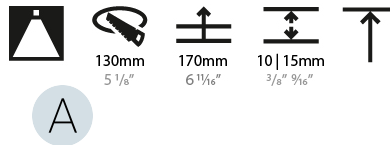

PHYSICAL

Shape: Round
Diameter (mm): 139
Diameter (in): 5 1/2
Height (mm): 151
Height (in): 5 15/16
Ceiling Thickness (mm): 10 / 12.5 / 15
Ceiling Thickness (in): 3/8 or 1/2 or 9/16
Min. Recessing Depth (mm): 170
Min. Recessing Depth (in): 6 11/16
Light Distribution: Downlight
Weight (kg): 0.951
Weight (lbs): 2.1
Fixture Finish: SSR / BKV / CWI / CRY / HAB / UFT / ITA / RUA / FTG / MYG / LOD / PUS / FRO / FUP / KIA / POP / BLS / SPG / MEY / GOH / GUM / CHC / COM / ABZ / JAG / OBR / MOS / ROR
Fixture Material: Aluminum Die Cast
Cut-out Measurements: 130mm / 5 1/8"

ELECTRICAL

Lamp Type: LED (Zhaga Standard)
Input Wattage (W): 28.6
Total Output Wattage (W): 26.4
Dimming: Tri-Mode (Non-Dimming and Phase Dimming (120Vac only) and 0-10V Dimming)
Driver Included: No
Driver Location: Recessed Housing
Driver Type: Constant Current - Universal
Driver Class: Class 2
Input Voltage (V): 120 - 277
Constant Current (MA): 700

LED

Number of LEDs: 1
Color Temperature (°K): 2700 / 3000 / 3500 / 4000
Max. Delivered Lumen (lm): 1890 / 1940 / 2038 / 2080
Nominal Lumen (lm): 3210 / 3290 / 3459 / 3530
CRI: >90 CRI
Efficiency (%): 0.631
Lamp Life (hrs): 50000

OPTICAL

Reflector: 20 / 25 / 40

RATINGS AND CERTIFICATIONS

Certified By: Certified for North American Standards
IP rating: IP54

PROJECT	_____
TYPE	_____
SPECIFIER	_____
QUANTITY	_____
DATE	_____