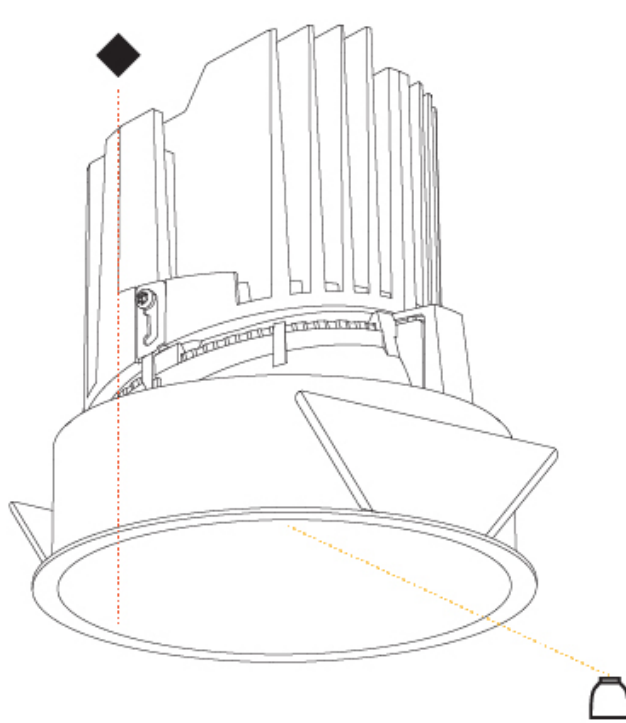

BIONIQ ROUND DEEP RECESSED

A35275-

PROJECT

TYPE

SPECIFIER

QUANTITY

DATE

A