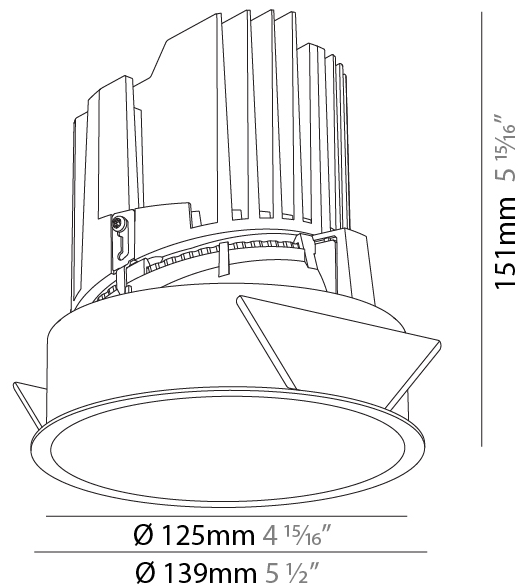

PHYSICAL

Shape: Round
Diameter (mm): 139
Diameter (in): 5 1/2
Height (mm): 151
Height (in): 5 15/16
Ceiling Thickness (mm): 10 / 12.5 / 15
Ceiling Thickness (in): 3/8 or 1/2 or 9/16
Min. Recessing Depth (mm): 170
Min. Recessing Depth (in): 6 11/16
Light Distribution: Downlight
Weight (kg): 0.926
Weight (lbs): 2.04
Fixture Finish: SSR / BKV / CWI / CRY / HAB / UFT / ITA / RUA / FTG / MYG / LOD / PUS / FRO / FUP / KIA / POP / BLS / SPG / MEY / GOH / GUM / CHC / COM / ABZ / JAG / OBR / MOS / ROR
Fixture Material: Aluminum Die Cast
Cut-out Measurements: 130mm / 5 1/8"

ELECTRICAL

Lamp Type: LED (Zhaga Standard)
Input Wattage (W): 28.6
Total Output Wattage (W): 26.4
Dimming: Tri-Mode (Non-Dimming and Phase Dimming (120Vac only) and 0-10V Dimming)
Driver Included: No
Driver Location: Recessed Housing
Driver Type: Constant Current - Universal
Driver Class: Class 2
Housing: See components
Input Voltage (V): 120 - 277
Constant Current (MA): 700

LED

Number of LEDs: 1
Color Temperature (°K): 2700 / 3000 / 3500 / 4000
Max. Delivered Lumen (lm): 2030 / 2080 / 2186 / 2230
Nominal Lumen (lm): 3210 / 3290 / 3459 / 3530
CRI: >90 CRI
Efficiency (%): 0.631
Lamp Life (hrs): 50000

OPTICAL

Reflector: 20 / 25 / 40

RATINGS AND CERTIFICATIONS

Certified By: Certified for North American Standards
IP rating: IP20