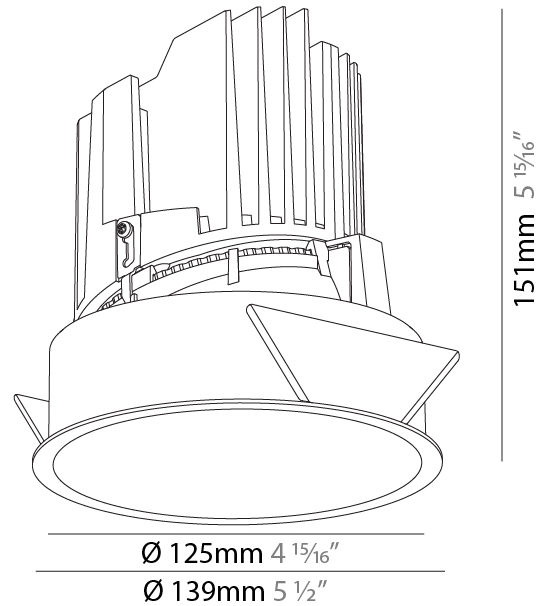

PHYSICAL

Shape: Round
Diameter (mm): 139
Diameter (in): 5 1/2
Height (mm): 151
Height (in): 5 15/16
Ceiling Thickness (mm): 10 / 12.5 / 15
Ceiling Thickness (in): 3/8 or 1/2 or 9/16
Min. Recessing Depth (mm): 170
Min. Recessing Depth (in): 6 11/16
Light Distribution: Downlight
Weight (kg): 0.921
Weight (lbs): 2.03
Fixture Finish: SSR / BKV / CWI / CRY / HAB / UFT / ITA / RUA / FTG / MYG / LOD / PUS / FRO / FUP / KIA / POP / BLS / SPG / MEY / GOH / GUM / CHC / COM / ABZ / JAG / OBR / MOS / ROR
Fixture Material: Aluminum Die Cast
Cut-out Measurements: 130mm / 5 1/8"

ELECTRICAL

Lamp Type: LED (Zhaga Standard)
Input Wattage (W): 13.2 / 16.5
Total Output Wattage (W): 12 / 14
Dimming: Tri-Mode (Non-Dimming and Phase Dimming (120Vac only) and 0-10V Dimming)
Driver Included: No
Driver Location: Recessed Housing
Driver Type: Constant Current - Universal
Driver Class: Class 2
Housing: See components
Input Voltage (V): 120 - 277
Constant Current (MA): 350

LED

Number of LEDs: 1
Color Temperature (°K): 2700 / 3000 / 3500 / 4000
Max. Delivered Lumen (lm): 870 / 970 / 1039 / 1060
Nominal Lumen (lm): 960 / 1070 / 1156 / 1180
CRI: >90 CRI
Efficiency (%): 0.905
Lamp Life (hrs): 50000

OPTICAL

Reflector: 10

RATINGS AND CERTIFICATIONS

Certified By: Certified for North American Standards
IP rating: IP20